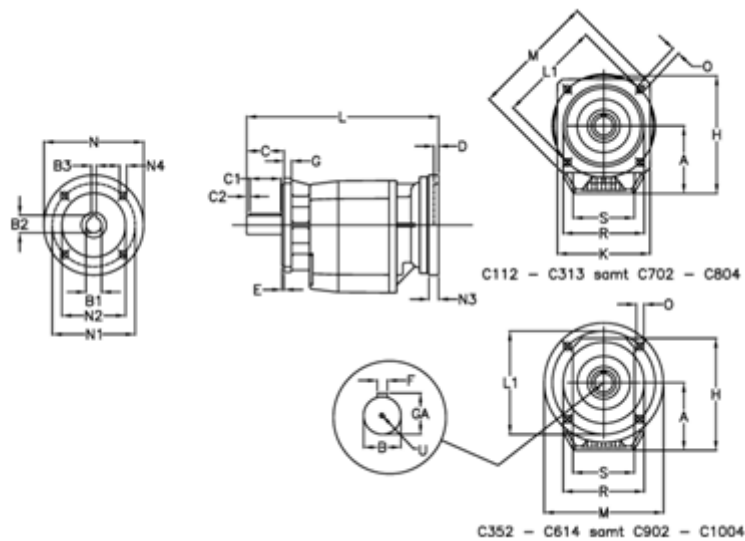

Data Sheet

Article number: 40600805732435
 Description: Helical gearbox
 C803F-57,3-P90B5

Measures

A = 247.0	D = 4.0	L1 = 350	R = 320
B = 80	E = 5	M = 400	S = 300
B1 = 24	F = 22	N = 200	U = M20x42
B2 = 27.3	G = 20	N1 = 165	
B3 = 8	GA = 85.0	N2 = 130	
C = 140	H = 422.0	N3 = 0	
C1 = 110	K = 350	N4 = M10x12	
C2 = 15	L = 533.0	O = 18.0	